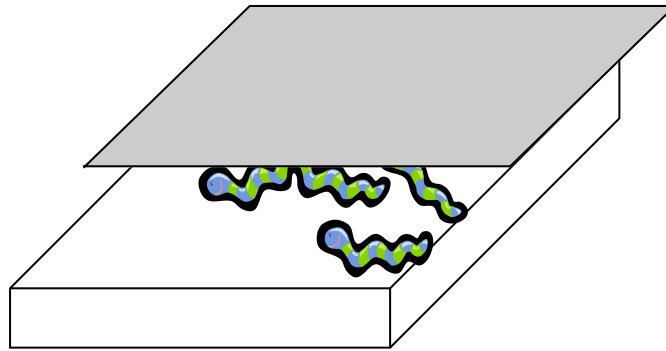

Station 1: Light and Darkness

Does your worm like light or darkness better?

Team Name:				
Number of worms in light area				
Number of worms in dark area				

Station 2: Damp and Dry

Does your worm like the dry towel or damp towel better?

Team Name:				
Number of worms on wet towel				
Number of worms on dry towel				

Station 3: Buried in the Dirt

How long does it take for your worm to bury itself?

Team Name:				
Minutes to bury self				