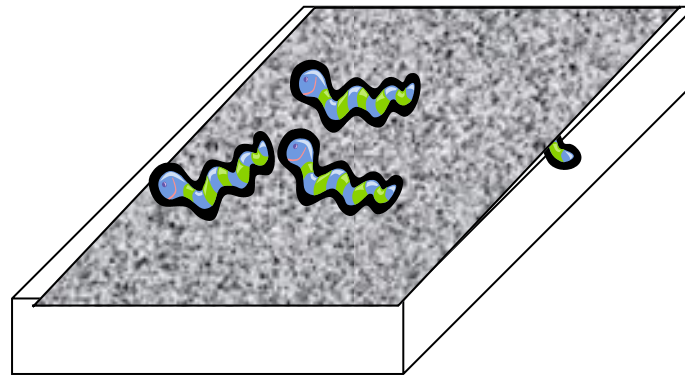

Station 1: Light and Darkness

Does your worm like light or darkness better?

Team Name:				
Number of worms in light area				
Number of worms in dark area				

Station 2: Damp and Dry

Does your worm like the dry towel or damp towel better?

Team Name:				
Number of worms on wet towel				
Number of worms on dry towel				

Station 3: Buried in the Dirt

How long does it take for your worm to bury itself?

Team Name:				
Minutes to bury self				