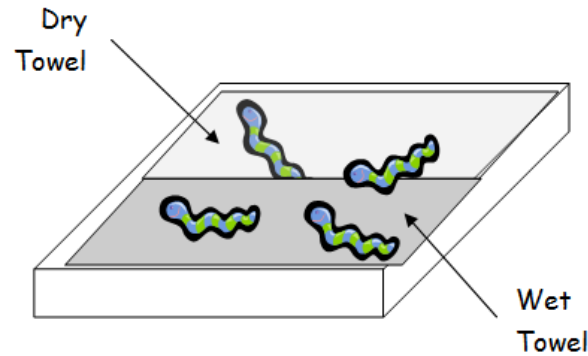

Station 1: Light and Darkness

Does your worm like light or darkness better?

Team Name:				
Number of worms in light area				
Number of worms in dark area				

Station 2: Damp and Dry

Does your worm like the dry towel or damp towel better?

Team Name:				
Number of worms on wet towel				
Number of worms on dry towel				

Station 3: Buried in the Dirt

How long does it take for your worm to bury itself?

Team Name:				
Minutes to bury self				